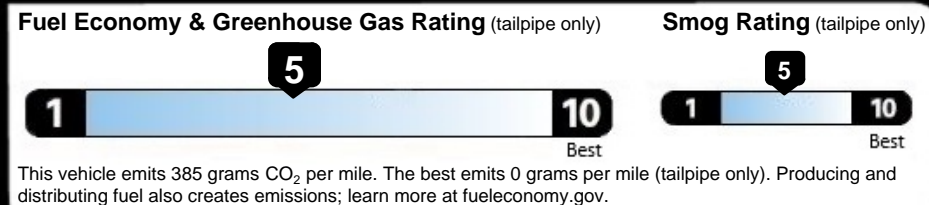

LIMITED WARRANTY/ROADSIDE ASSISTANCE

3 Years / 36,000 Miles Basic
5 Years / 60,000 Miles Powertrain
5 Years / Unlimited Mileage Rust Perforation
3 Years / 36,000 24/7 Roadside Assistance
See Owner Info Kit & Warranty for Details

OPTIONAL EQUIPMENT AND OTHER ITEMS

Manufacturer's Suggested Retail Price	$44,995.00
Exterior Color: Crystal White Pearl	
Full Tank of Gas	INCLD
Option Package: 23	$4,090.00
Subaru 12.1" Multimedia System w/ Navigation	
Power Moonroof	
Surround View Monitor System	
Black Nappa Leather-Trimmed Upholstery w/ Copper Stitch	
Ventilated Front Seats	
12-Way Power Driver's Seat w/ 4-Way Lumbar Support & Leg Extension	
8-Way Power Front Passenger Seat	
Black Power-Folding Heated Mirrors w/ Turn Signals	
Crossbar Set - Aero	$349.00
Splash Guards	$202.00
Rear Bumper Cover	$187.00
Rear Seatback Protector	$165.00
Wilderness Carpeted Floor Mats	$152.00
LED Upgrade	$79.00

EPA DOT Fuel Economy and Environment

Gasoline Vehicle

Fuel Economy
23 MPG
Small SUVs range from 14 to 138 MPG. The best vehicle rates 146 MPGe.
21 city 27 highway
4.3 gallons per 100 miles

You spend $2,250 more in fuel costs over 5 years compared to the average new vehicle.

Annual fuel cost $2,150

Actual results will vary for many reasons, including driving conditions and how you drive and maintain your vehicle. The average new vehicle gets 29 MPG and costs $8,500 to fuel over 5 years. Cost estimates are based on 15,000 miles per year at $3.30 per gallon. MPGe is miles per gallon equivalent. Vehicle emissions are a significant cause of climate change and smog.

fueleconomy.gov

Calculate personalized estimates and compare vehicles

PARTS CONTENT INFORMATION
FOR VEHICLES IN THIS CARLINE: U.S./CANADIAN PARTS CONTENT: 0%
FOR THIS VEHICLE: FINAL ASSEMBLY POINT: OTA, GUNMA, JAPAN
MAJOR SOURCES OF FOREIGN PARTS CONTENT: JAPAN: 85%
COUNTRY OF ORIGIN: ENGINE: JAPAN
TRANSMISSION: JAPAN
Note: Parts content does not include final assembly, distribution, or other non-parts costs.

Privacy Notice
www.subaru.com/company/privacy.html

Destination and Delivery $1,450.00
Total Suggested Retail Price $51,669.00

THIS LABEL HAS BEEN APPLIED PURSUANT TO FEDERAL LAW, DO NOT REMOVE OR ALTER PRIOR TO THE DELIVERY TO THE ULTIMATE PURCHASER.